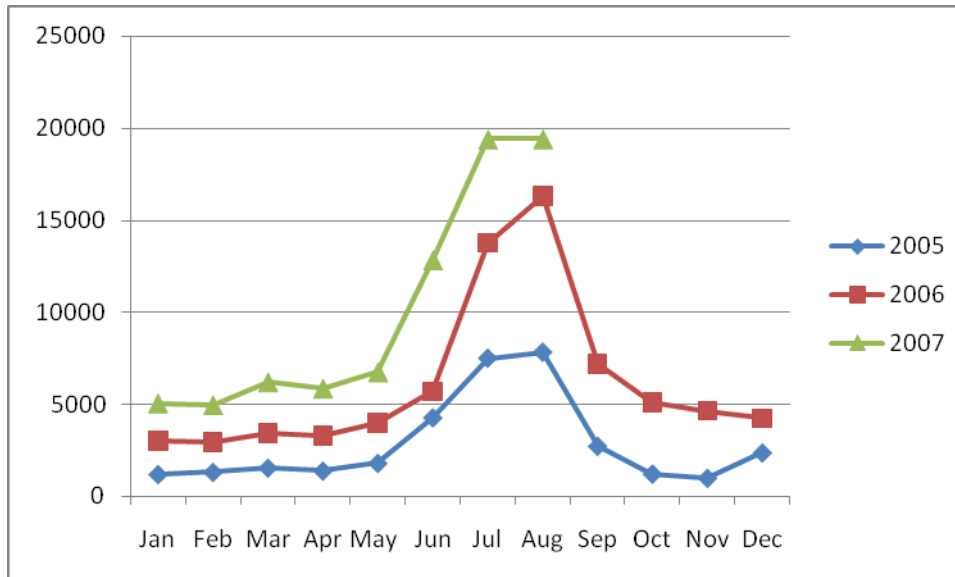

## Director's Report for August 2007

**August circulation (19412) did not increase from July (19402).** It increased by 19% from this time last year (16334). At the end of August the library circulated 80737 items since January. This is a 54% increase from the 2006 year-to-date circulation (52511).

**290 new cardholders added in August bring the total number of patrons to 5991.** 18 year-round residents became patrons while 243 non-resident homeowners received cards. There were 28 new patrons from Cape May County

**7404 computer sessions in August.** This is less than a 1% increase from the previous month (7348) and a 11% increase from this time last year (6672). Average session is 16 minutes

**700 new items added to the collection August.**

**AFPL website had 8,555 visits in August.** Although this is a 17% decline from the previous month (10362), 39,294 pages were viewed, a 5% increase over the previous month.

Visits

The Events Calendar remains the the highest accessed page on the site with 14306 views. The Resource page which provides access to databases and links directory had 773 views and the childrens book review page had 671 views. The 3 most popular downloads were the Beethoven Bash program insert (132), the August newsletter (35), and the Strategic Plan (31).