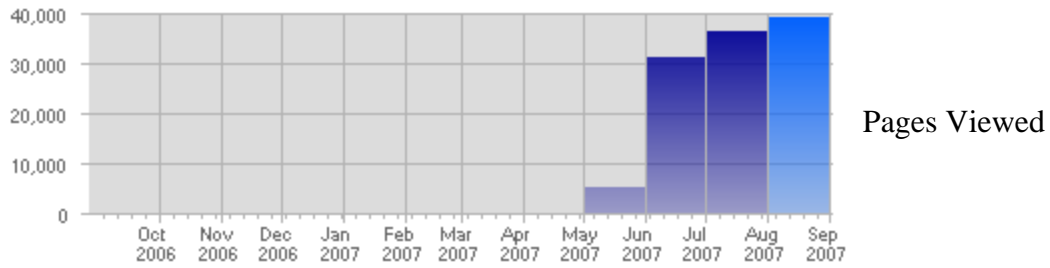

## Director's Report for August 2007

**August circulation (19412) did not increase from July (19402).** It increased by 19% from this time last year (16334). At the end of August the library circulated 80737 items since January. This is a 54% increase from the 2006 year-to-date circulation (52511).

**290 new cardholders added in August bring the total number of patrons to 5991.** 18 year-round residents became patrons while 243 non-resident homeowners received cards. There were 28 new patrons from Cape May County

**7404 computer sessions in August.** This is less than a 1% increase from the previous month (7348) and a 11% increase from this time last year (6672). Average session is 16 minutes

**700 new items added to the collection August.**

**AFPL website had 8,555 visits in August.** Although this is a 17% decline from the previous month (10362), 39,294 pages were viewed, a 5% increase over the previous month.

Visits

The Events Calendar remains the the highest accessed page on the site with 14306 views. The Resource page which provides access to databases and links directory had 773 views and the childrens book review page had 671 views. The 3 most popular downloads were the Beethoven Bash program insert (132), the August newsletter (35), and the Strategic Plan (31).