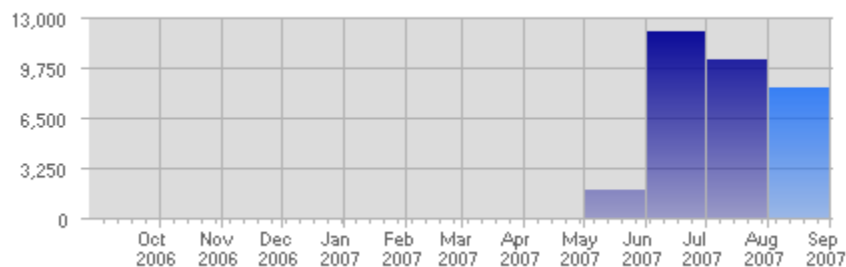

290 new cardholders added in August bring the total number of patrons to 5991. 18 year-round residents became patrons while 243 non-resident homeowners received cards. There were 28 new patrons from Cape May County

7404 computer sessions in August. This is less than a 1% increase from the previous month (7348) and a 11% increase from this time last year (6672). Average session is 16 minutes

700 new items added to the collection August.

AFPL website had 8,555 visits in August. Although this is a 17% decline from the previous month (10362), 39,294 pages were viewed, a 5% increase over the previous month.

Visits